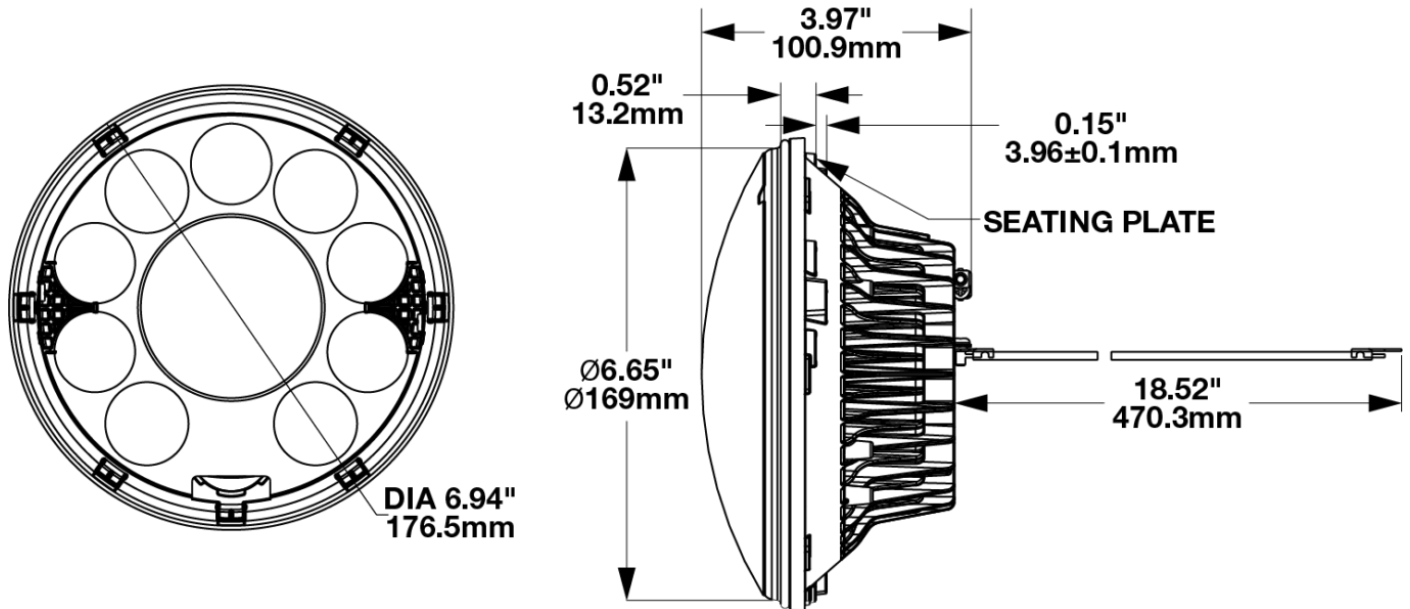

LED Headlight - Model 8770 Locomotive

PRODUCT INFORMATION

Description	24-110V LED Locomotive Headlight with Spot Beam Pattern
Height	170.00 mm / 6.69 in
Width	170.00 mm / 6.69 in
Depth	103.00 mm / 4.06 in
Shape	Round
Outer Lens Material	Polycarbonate
Outer Lens Color	Clear
Housing Material	Aluminum
Housing Color	Gray
Bezel Color	Black
Mounting Type	Panel
Retrofits	2D1 "PAR56" or 7" Round Headlights
Minimum Operating Temperature	-40 °C / -40 °F
Maximum Operating Temperature	65 °C / 149 °F
Connector or Wiring	Standard Sealed Beam Style Screw Terminals
Product Weight	2.60 lbs / 1.18 kgs
Shipping Weight	3.10 lbs / 1.41 kgs
Additional Information	EN 55011: 2007 IEC 61000-4-5: 2014 EN 61000-4-3 EN 61000-4-4: 2012 EN 50155_2007 Additional Transient: 1500V chassis to ground short protection

PRODUCT DIMENSIONS

ELECTRICAL SPECIFICATIONS

Input Voltage	24-110V DC
Operating Voltage	18-130V DC
Transient Spike Protection	330V Peak @ 1 HZ-100 Pulses
Current Draw	2.10A @ 24V DC (High Output) 0.75A @ 75V DC (High Output) 0.55A @ 110V DC (High Output) 1.00A @ 24V DC (Low Output) 0.45A @ 75V DC (Low Output) 0.30A @ 110V DC (Low Output)