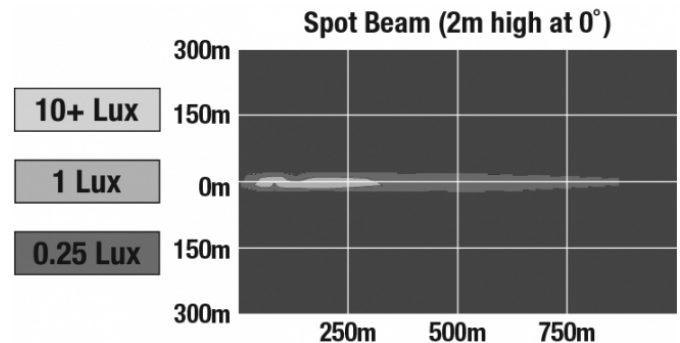

LED Headlight - Model 8770 Locomotive

PRODUCT INFORMATION

Description	24-110V LED Locomotive Headlight with Spot Beam Pattern
Height	170.00 mm / 6.69 in
Width	170.00 mm / 6.69 in
Depth	103.00 mm / 4.06 in
Shape	Round
Outer Lens Material	Polycarbonate
Outer Lens Color	Clear
Housing Material	Aluminum
Housing Color	Gray
Bezel Color	Black
Mounting Type	Panel
Retrofits	2D1 "PAR56" or 7" Round Headlights
Minimum Operating Temperature	-40 °C / -40 °F
Maximum Operating Temperature	65 °C / 149 °F
Connector or Wiring	Standard Sealed Beam Style Screw Terminals
Product Weight	2.60 lbs / 1.18 kgs
Shipping Weight	3.10 lbs / 1.41 kgs
Additional Information	EN 55011: 2007 IEC 61000-4-5: 2014 EN 61000-4-3 EN 61000-4-4: 2012 EN 50155_2007 Additional Transient: 1500V chassis to ground short protection

Raw Lumen Output	2,200
Effective Lumen Output	2,041
Candela Output	260,000
Nominal LED Color Temperature	5100 K
Beam Pattern(s)	Forward Lighting - Spot

APPLICATIONS

Print date: 2024-08-11

© 2024 J.W. Speaker Corporation • Germantown, WI U.S.A.
www.jwspeaker.com • speaker@jwspeaker.com • 262.251.6660